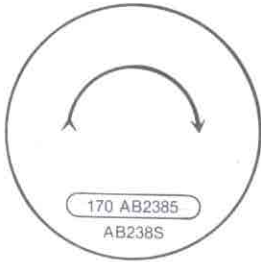

CARTER CLIMATIC CONTROL COVERS

This may not seem much to some people, but I thought it could be of some interest. The black cover used on 4BC and two 4BC has an arrow that tells which way to turn the cover to lean the carb, choke. But there were covers that had the arrow pointing to the left instead of right. Carter made carbs that were different in their choke arrangement. So you may want to check yours out before your friends read this article. Also the covers were marked telling the temperature of the spring tension and the part number. %170 is your temperature corresponding with your thermostat of %180 or better. I looked up various model numbers that are used on Vettes. 1955 first design 372s = 55 second design 457s = 1956 first design 2366 = 1956 second design 499s = 1957-58 503s,ad-433s,ab-433s = 1959-61 585s,ab-610s these are only one 4BC. 1956-61 are 442s,ab2385, these are two 4BC.